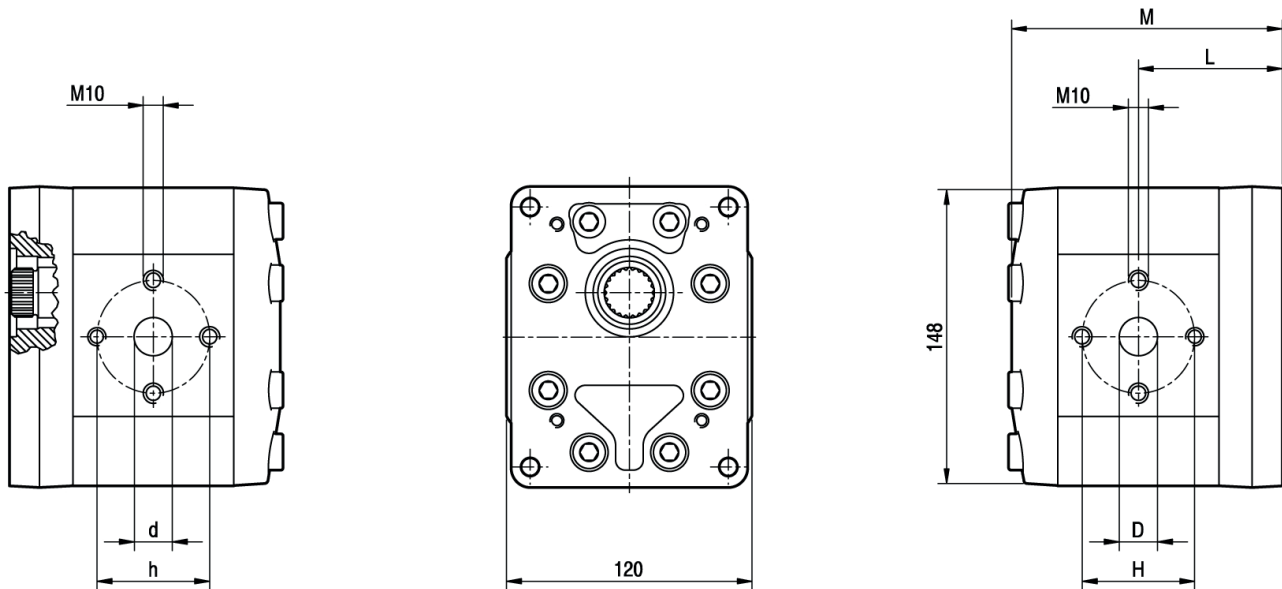

### Features:

- Displacement range 44cc to 78cc/rev
- Pressure up to 250 bar
- Speeds up to 2800rpm
- Clockwise rotation

Primary Item No	Disp cc/rev	Litre/min	Part No	L mm	M mm	d mm	D mm	h mm	H mm	RPM	Max WP Bar
5063611	44	62	PGP-GHPP3D66	79.5	150.5	27	27	51	51	2800	250
5063612	52	74	PGP-GHPP3D80	82.5	156.5	27	27	56	56	2400	230
5063613	61	87	PGP-GHPP3D94	85.5	162.5	27	33	51	62	2800	210