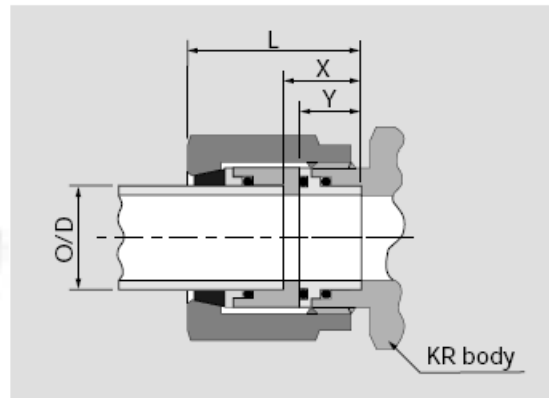

Breakaway Adaptor (Metric)

Benefits

- Leak free “O” ring seal.
- Safe joint every time – low tightening torque and clamping forces rise with the internal pressure.
- Low installed cost – no welding (so inert gas purging, NDT and excessive flushing are not required), minimal tube preparation and no special assembly equipment are required.
- Demountable and reusable. Can be used with most tube materials.

Features

1. Body – mild steel, compatible with most fluids and environments. Locates O-ring and tube.
2. O-ring – nitrile, compatible with most fluids, highly resistant to leakage even under severe vibration, pressure pulsation and temperature cycling. Provides diametric seal between the O/D and body cavity.
3. Nut - mild steel, compatible with environments. Closes split collet and retains sealing mechanism.
4. Back-up washer – mild steel. Provides additional support for the tube and locates the O-ring.
5. Split collet – mild steel. Clamping force rises with pressure. Large clamping area ensures minimal deformation of the tube. Retains tube in position.

The Unique KR breakaway adaptor allows easy access to in-line components. Awkward and time consuming dismantling of pipe work normally required to remove components is eliminated. The breakaway adaptor will fit any of the KR Couplings up to 50mm. The adaptor replaces the nut, washer and collet of a conventional KR Coupling therefore all standard couplings can be converted.

Primary Item No	O/D mm	Part No	L mm	X mm	Y mm	Nut A/F mm	Max WP Bar
5011903	6	KRAM6BCR	26	12	11	16	680
5011955	8	KRAM8BCR	26	12	11	17	680
5011453	10	KRAM10BCR	38	17	15	27	680
5011526	12	KRAM12BCR	38	17	15	27	680
5011600	16	KRAM16BCR	38	17	15	32	680
5011662	20	KRAM20BCR	49	21	19	41	680
5011694	22	KRAM22BCR	49	21	19	41	680
5011730	25	KRAM25BCR	49	21	19	46	500
5011782	30	KRAM30BCR	53	21	19	50	500
5011825	38	KRAM38BCR	62	25	22	60	500
5011858	50	KRAM50BCR	80	32	29	80	500