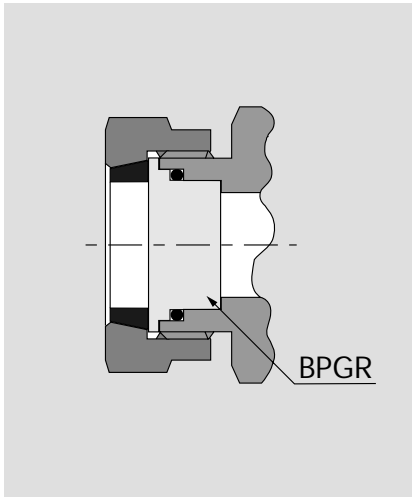

CARBON STEEL  
 STAINLESS STEEL  
 CUPRO NICKEL

KR Metric

## Spare Parts

O/D mm	Part No Blanking Plug	Part No Nut	Part No Collet	Part No Washer
6 mm	M6BPGR	M6NCR	M6R	M6W
8 mm	M8BPGR	M8NCR	M8R	M8W
10 mm	M10BPGR	M10NCR	M10R	M10W
12 mm	M12BPGR	M12NCR	M12R	M12W
16 mm	M16BPGR	M16NCR	M16R	M16W
20 mm	M20BPGR	M20NCR	M20R	M20W
22 mm	M22BPGR	M22NCR	M22R	M22W
25 mm	M25BPGR	M25NCR	M25R	M25W
30 mm	M30BPGR	M30NCR	M30R	M30W
38 mm	M38BPGR	M38NCR	M38R	M38W
50 mm	M50BPGR	M50NCR	M50R	M50W