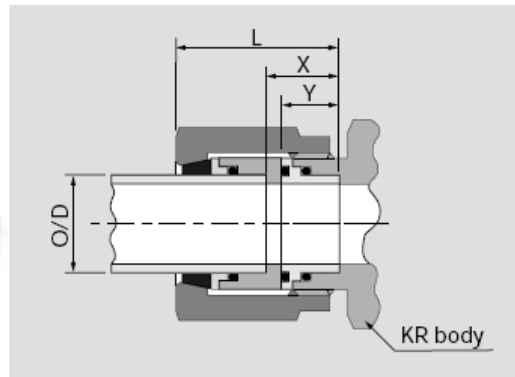

Breakaway Adaptor (Metric)

Benefits

- Leak free “O” ring seal.
- Safe joint every time – low tightening torque and clamping forces rise with the internal pressure.
- Low installed cost – no welding (so inert gas purging, NDT and excessive flushing are not required), minimal tube preparation and no special assembly equipment are required.
- Demountable and reusable. Can be used with most tube materials.

Features

1. Body – mild steel, compatible with most fluids and environments. Locates O-ring and tube.
2. O-ring – nitrile, compatible with most fluids, highly resistant to leakage even under severe vibration, pressure pulsation and temperature cycling. Provides diametric seal between the O/D and body cavity.
3. Nut - mild steel, compatible with environments. Closes split collet and retains sealing mechanism.
4. Back-up washer – mild steel. Provides additional support for the tube and locates the O-ring.
5. Split collet – mild steel. Clamping force rises with pressure. Large clamping area ensures minimal deformation of the tube. Retains tube in position.

The Unique KR breakaway adaptor allows easy access to in-line components. Awkward and time consuming dismantling of pipe work normally required to remove components is eliminated. The breakaway adaptor will fit any of the KR Couplings up to 50mm. The adaptor replaces the nut, washer and collet of a conventional KR Coupling therefore all standard couplings can be converted.

Primary Item No	O/D mm	Part No	L mm	X mm	Y mm	Nut A/F mm	Max WP Bar
5011903	6	KRAM6BCR	26	12	11	16	680
5011955	8	KRAM8BCR	26	12	11	17	680
5011453	10	KRAM10BCR	38	17	15	27	680
5011526	12	KRAM12BCR	38	17	15	27	680
5011600	16	KRAM16BCR	38	17	15	32	680
5011662	20	KRAM20BCR	49	21	19	41	680
5011694	22	KRAM22BCR	49	21	19	41	680
5011730	25	KRAM25BCR	49	21	19	46	500
5011782	30	KRAM30BCR	53	21	19	50	500
5011825	38	KRAM38BCR	62	25	22	60	500
5011858	50	KRAM50BCR	80	32	29	80	500