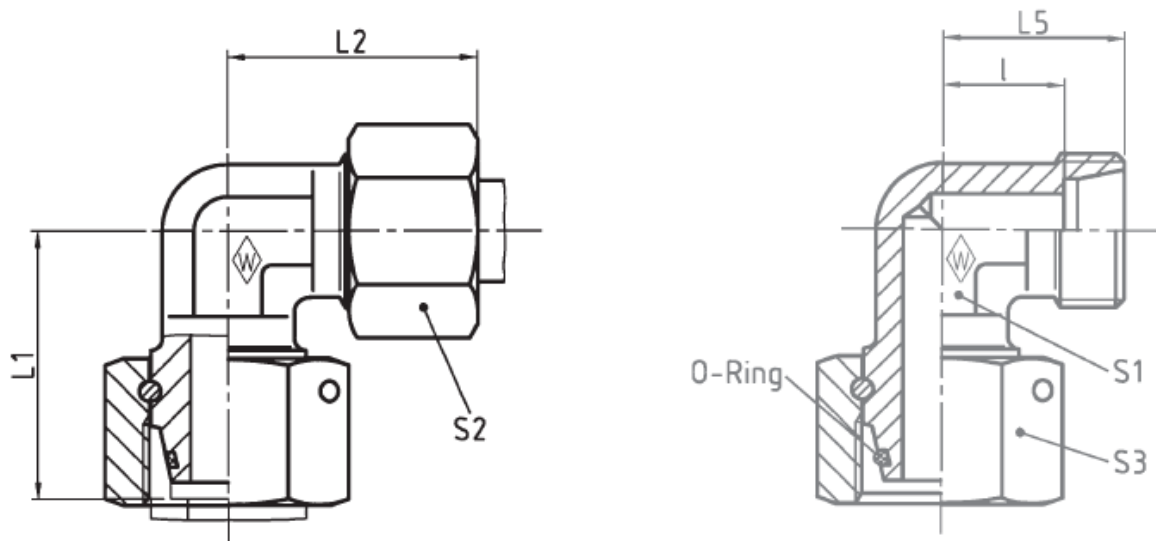

EWVD-S Adjustable Male Stud Elbow

Benefits

- Reliable first time assembly.
- High sealing efficiency for cutting ring technology.
- High nominal pressure L Series - up to 600 bar S Series - up to 800 bar.
- Available in stainless steel body & nut on request * WalproX stainless ring now available.

Features

- Two edge cutting ring.
- Cone stop limit to prevent over tightening.
- 6mm to 42mm OD tube sizes in (L) light and (S) heavy series.
- Best cutting ring pressure performance.

Primary Item No	Tube O/D	Part No	L1 mm	L2 mm	L5 mm	I mm	S1 A/F mm	S2 A/F mm	S3 A/F mm	O'Ring	Max WP Bar
5070434	6	P-EWVD6S	27	31	23	16	12	17	17	4,5x1,5	800
5070436	8	P-EWVD8S	27,5	32	24	17	14	19	19	6x1,5	800
5070424	10	P-EWVD10S	30	34	25	17,5	17	22	22	8,5x1,5	800
5070425	12	P-EWVD12S	31	38	29	21,5	17	24	24	10x1,5	630
5070427	16	P-EWVD16S	36,5	43	33	24,5	24	30	30	14x2	630
5070428	20	P-EWVD20S	44,5	48	37	26,5	27	36	36	17,3x2,4	420
5070429	25	P-EWVD25S	50	54	42	30	36	46	46	22,3x2,4	420
5070430	30	P-EWVD30S	55	62	49	35,5	41	50	50	27,3x2,4	400
5070432	38	P-EWVD38S	63	72	57	41	50	60	60	35x2,5	400