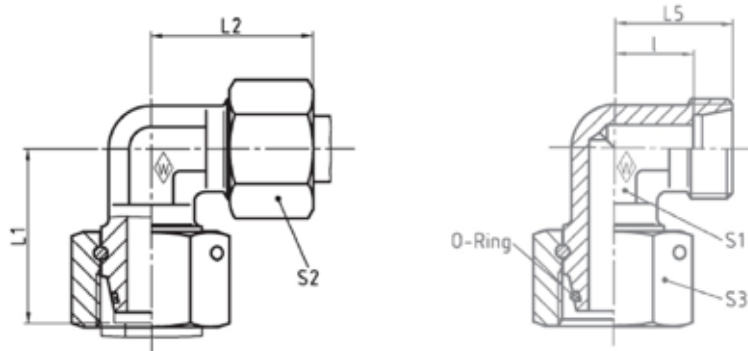

EWVD-S Adjustable Male Stud Elbow

Features:

- Two edge cutting ring.
- Cone stop limit to prevent over tightening.
- 6mm to 42mm OD tube sizes in (L) light and (S) heavy series.
- Best cutting ring pressure performance.

Benefits:

- Reliable first time assembly.
- High sealing efficiency for cutting ring technology.
- High nominal pressure L Series - up to 600 bar S Series - up to 800 bar.
- Available in stainless steel body & nut on request * WalproX stainless ring now available.

Primary Item No	Tube O/D	Part No	L1 mm	L2 mm	L5 mm	l mm	S1 A/F mm	S2 A/F mm	S3 A/F mm	O'Ring	Max WP Bar
5070434	6	P-EWVD6S	27	31	23	16	12	17	17	4,5x1,5	800
5070436	8	P-EWVD8S	27,5	32	24	17	14	19	19	6x1,5	800
5070424	10	P-EWVD10S	30	34	25	17,5	17	22	22	8,5x1,5	800
5070425	12	P-EWVD12S	31	38	29	21,5	17	24	24	10x1,5	630
5070427	16	P-EWVD16S	36,5	43	33	24,5	24	30	30	14x2	630
5070428	20	P-EWVD20S	44,5	48	37	26,5	27	36	36	17,3x2,4	420
5070429	25	P-EWVD25S	50	54	42	30	36	46	46	22,3x2,4	420
5070430	30	P-EWVD30S	55	62	49	35,5	41	50	50	27,3x2,4	400
5070432	38	P-EWVD38S	63	72	57	41	50	60	60	35x2,5	400