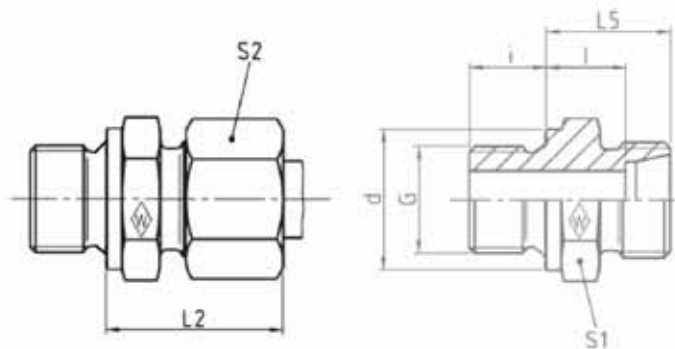

GEV-SR FOA Male Stud Coupling

Features:

- Two edge cutting ring.
- Cone stop limit to prevent over tightening.
- 6mm to 42mm OD tube sizes in (L) light and (S) heavy series.
- Best cutting ring pressure performance.

| Primary Item No | Tube O/D | Thread BSP | Part No | L2 mm | L5 mm | l mm | i mm | d mm | S1 A/F mm | S2 A/F mm | Max WP Bar |
|-----------------|----------|------------|-------------------|-------|-------|------|------|------|-----------|-----------|------------|
| 5071927 | 6 | 1/4" | P-GEV6SRFOA | 28 | 20 | 13 | 12 | 18 | 19 | 17 | 630 |
| 5071932 | 8 | 1/4" | P-GEV8SRFOA | 30 | 22 | 15 | 12 | 18 | 19 | 19 | 630 |
| 5071893 | 10 | 1/4" | P-GEV10SR-1/4FOA | 30,5 | 22 | 14,5 | 12 | 18 | 19 | 22 | 630 |
| 5071894 | 10 | 3/8" | P-GEV10SRFOA | 31 | 22,5 | 15 | 12 | 22 | 22 | 22 | 630 |
| 5071892 | 10 | 1/2" | P-GEV10SR-1/2FOA | 33,5 | 25 | 17,5 | 14 | 26 | 27 | 22 | 630 |
| 5071899 | 12 | 1/4" | P-GEV12SR-1/4FOA | 32,5 | 24 | 16,5 | 12 | 18 | 22 | 24 | 630 |
| 5071900 | 12 | 3/8" | P-GEV12SRFOA | 33 | 24,5 | 17 | 12 | 22 | 22 | 24 | 630 |
| 5071898 | 12 | 1/2" | P-GEV12SR-1/2FOA | 34 | 25 | 17,5 | 14 | 26 | 27 | 24 | 630 |
| 5071904 | 16 | 3/8" | P-GEV16SR-3/8FOA | 36,5 | 26 | 18 | 12 | 22 | 27 | 30 | 630 |
| 5071905 | 16 | 1/2" | P-GEV16SRFOA | 37 | 27 | 18,5 | 14 | 26 | 27 | 30 | 630 |
| 5071908 | 20 | 1/2" | P-GEV20SR-1/2FOA | 40 | 31 | 18,5 | 14 | 26 | 32 | 36 | 400 |
| 5071909 | 20 | 3/4" | P-GEV20SRFOA | 42 | 31 | 20,5 | 16 | 32 | 32 | 36 | 400 |
| 5071912 | 25 | 3/4" | P-GEV25SR-3/4FOA | 47 | 35 | 23 | 16 | 32 | 41 | 46 | 400 |
| 5071913 | 25 | 1" | P-GEV25SRFOA | 47 | 35 | 23 | 18 | 39 | 41 | 46 | 400 |
| 5071916 | 30 | 1" | P-GEV30SR-1FOA | 50 | 37 | 23,5 | 18 | 39 | 50 | 50 | 250 |
| 5071918 | 30 | 1-1/4" | P-GEV30SRFOA | 50 | 37 | 23,5 | 20 | 49 | 50 | 50 | 250 |
| 5071920 | 38 | 1-1/4" | P-GEV38SR-11/4FOA | 57 | 42 | 26 | 20 | 49 | 55 | 60 | 250 |
| 5071921 | 38 | 1-1/2" | P-GEV38SRFOA | 57 | 42 | 26 | 22 | 55 | 55 | 60 | 250 |