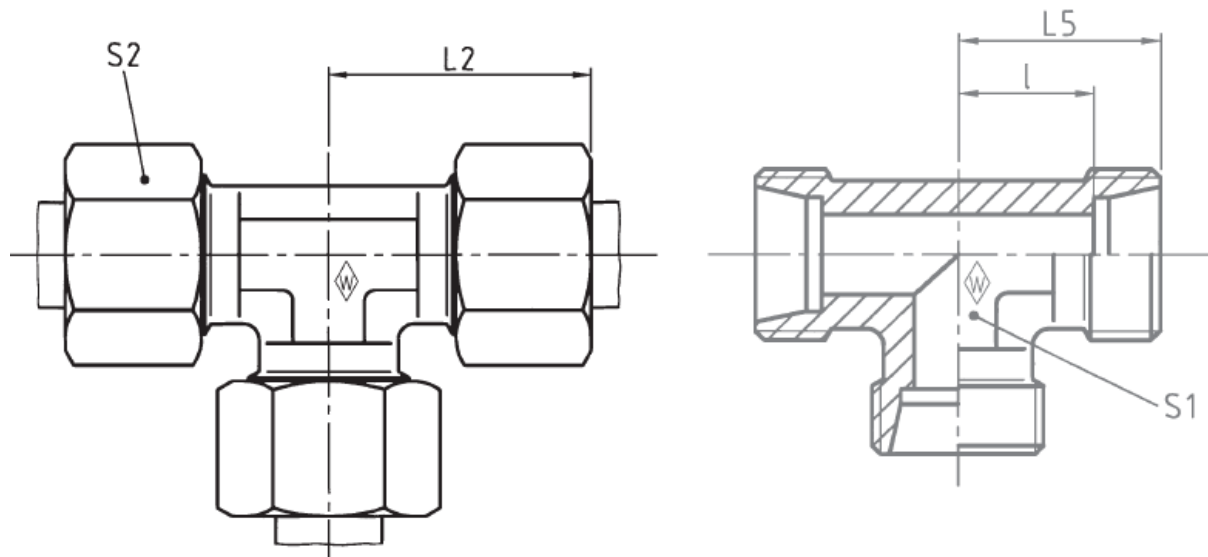

TV-L Equal Tee

Benefits

- Reliable first time assembly.
- High sealing efficiency for cutting ring technology.
- High nominal pressure L Series - up to 600 bar S Series - up to 800 bar.
- Available in stainless steel body & nut on request * WalproX stainless ring now available.

Features

- Two edge cutting ring.
- Cone stop limit to prevent over tightening.
- 6mm to 42mm OD tube sizes in (L) light and (S) heavy series.
- Best cutting ring pressure performance.

| Primary Item No | Tube O/D | Part No | L2 mm | L5 mm | l mm | S1 A/F mm | S2 A/F mm | Max WP Bar |
|-----------------|----------|---------|-------|-------|------|-----------|-----------|------------|
| 5070367 | 6 | P-TV6L | 27 | 19 | 12 | 12 | 14 | 500 |
| 5070369 | 8 | P-TV8L | 29 | 21 | 14 | 12 | 17 | 500 |
| 5070352 | 10 | P-TV10L | 30 | 22 | 15 | 14 | 19 | 500 |
| 5070354 | 12 | P-TV12L | 32 | 24 | 17 | 17 | 22 | 400 |
| 5070356 | 15 | P-TV15L | 36 | 28 | 21 | 19 | 27 | 400 |
| 5070358 | 18 | P-TV18L | 40 | 31 | 23,5 | 24 | 32 | 400 |
| 5070360 | 22 | P-TV22L | 44 | 35 | 27,5 | 27 | 36 | 250 |
| 5070362 | 28 | P-TV28L | 47 | 38 | 30,5 | 36 | 41 | 250 |
| 5070364 | 35 | P-TV35L | 56 | 45 | 34,5 | 41 | 50 | 250 |
| 5070366 | 42 | P-TV42L | 63 | 51 | 40 | 50 | 60 | 250 |