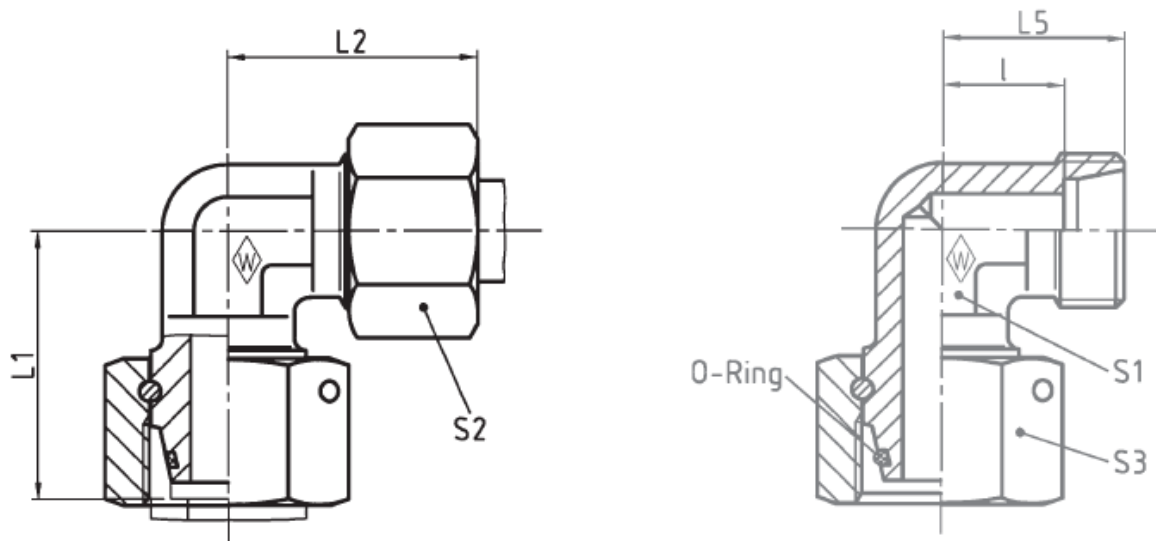

## EWVD-L Adjustable Male Stud Elbow

### Benefits

- Reliable first time assembly.
- High sealing efficiency for cutting ring technology.
- High nominal pressure L Series - up to 600 bar S Series - up to 800 bar.
- Available in stainless steel body & nut on request \* WalproX stainless ring now available.

### Features

- Two edge cutting ring.
- Cone stop limit to prevent over tightening.
- 6mm to 42mm OD tube sizes in (L) light and (S) heavy series.
- Best cutting ring pressure performance.

Primary Item No	Tube O/D	Part No	L <sub>1</sub> mm	L <sub>2</sub> mm	L <sub>5</sub> mm	I mm	S <sub>1</sub> A/F mm	S <sub>2</sub> A/F mm	S <sub>3</sub> A/F mm	O'Ring	Max WP Bar
5070433	6	P-EWVD6L	26	29	21	14	12	14	17	4,5x1,5	500
5070435	8	P-EWVD8L	27,5	29	21	14	12	17	17	6x1,5	500
5070423	10	P-EWVD10L	29	30	22	15	14	19	19	8,5x1,5	500
5070426	12	P-EWVD12L	29,5	32	24	17	17	22	22	10x1,5	400
5070907	15	P-EWVD15L	32,5	36	28	21	19	27	27	12x2	400
5070908	18	P-EWVD18L	35,5	40	31	23,5	24	32	32	15x2	400
5070909	22	P-EWVD22L	38,5	44	35	27,5	27	36	36	20x2	250
5070910	28	P-EWVD28L	41,5	47	38	30,5	36	41	46	26x2	250
5070431	35	P-EWVD35L	51	56	45	34,5	41	50	50	32x2,5	250
5070911	42	P-EWVD42L	56	63	51	40	50	60	60	38x2,5	250