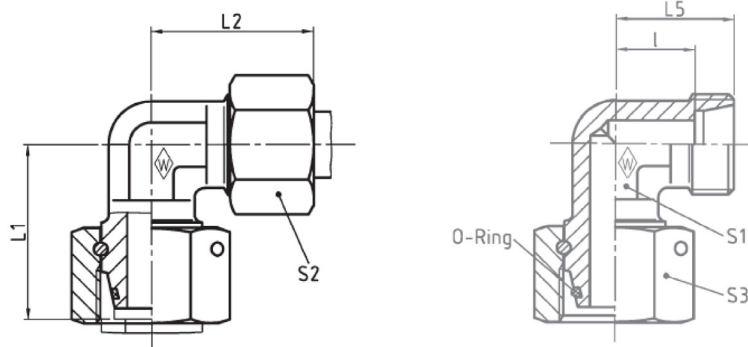

EWVD-L Adjustable Male Stud Elbow

Features:

- Two edge cutting ring.
- Cone stop limit to prevent over tightening.
- 6mm to 42mm OD tube sizes in (L) light and (S) heavy series.
- Best cutting ring pressure performance.

Benefits:

- Reliable first time assembly.
- High sealing efficiency for cutting ring technology.
- High nominal pressure L Series - up to 600 bar S Series - up to 800 bar.
- Available in stainless steel body & nut on request * WalproX stainless ring now available.

Primary Item No	Tube O/D	Part No	L1 mm	L2 mm	L5 mm	l mm	S1 A/F mm	S2 A/F mm	S3 A/F mm	O'Ring	Max WP Bar
5070433	6	P-EWVD6L	26	29	21	14	12	14	17	4,5x1,5	500
5070435	8	P-EWVD8L	27,5	29	21	14	12	17	17	6x1,5	500
5070423	10	P-EWVD10L	29	30	22	15	14	19	19	8,5x1,5	500
5070426	12	P-EWVD12L	29,5	32	24	17	17	22	22	10x1,5	400
5070907	15	P-EWVD15L	32,5	36	28	21	19	27	27	12x2	400
5070908	18	P-EWVD18L	35,5	40	31	23,5	24	32	32	15x2	400
5070909	22	P-EWVD22L	38,5	44	35	27,5	27	36	36	20x2	250
5070910	28	P-EWVD28L	41,5	47	38	30,5	36	41	46	26x2	250
5070431	35	P-EWVD35L	51	56	45	34,5	41	50	50	32x2,5	250
5070911	42	P-EWVD42L	56	63	51	40	50	60	60	38x2,5	250