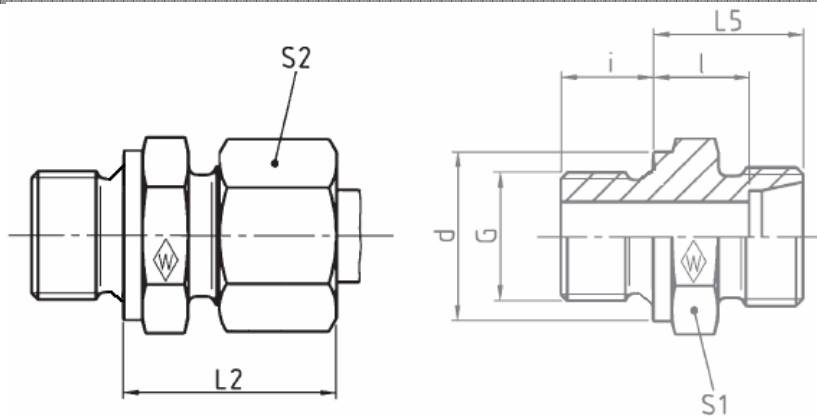

## GEV-LR FOA Male Stud Coupling

### Benefits

- Reliable first time assembly.
- High sealing efficiency for cutting ring technology.
- High nominal pressure L Series - up to 600 bar S Series - up to 800 bar.
- Available in stainless steel body & nut on request \* WalproX stainless ring now available.

### Features

- Two edge cutting ring.
- Cone stop limit to prevent over tightening.
- 6mm to 42mm OD tube sizes in (L) light and (S) heavy series.
- Best cutting ring pressure performance.

Primary Item No	Tube O/D	Thread BSP	Part No	L <sub>2</sub> mm	L <sub>5</sub> mm	l mm	i mm	d mm	S <sub>1</sub> A/F mm	S <sub>2</sub> A/F mm	Max WP Bar
5071926	6	1/8"	P-GEV6LRFOA	23	15,5	8,5	8	14	14	14	400
5071924	6	1/4"	P-GEV6LR-1/4FOA	24,5	17	10	12	19	19	14	400
5071925	6	3/8"	P-GEV6LR-3/8FOA	26	18,5	11,5	12	22	22	14	400
5071929	8	1/8"	P-GEV8LR-1/8FOA	24	16,5	9,5	8	14	14	17	400
5071931	8	1/4"	P-GEV8LRFOA	25	17	10	12	18,9	19	17	400
5071930	8	3/8"	P-GEV8LR-3/8FOA	26	18,5	11,5	12	22	22	17	400
5071891	10	1/4"	P-GEV10LRFOA	26	18	11	12	18	19	19	400
5071890	10	3/8"	P-GEV10LR-3/8FOA	27	19,5	12,5	12	22	22	19	400
5071889	10	1/2"	P-GEV10LR-1/2FOA	27,5	20	13	14	26	27	19	400
5071896	12	1/4"	P-GEV12LR-1/4FOA	27	19	12	12	18	19	22	400
5071897	12	3/8"	P-GEV12LRFOA	27	19,5	12,5	12	22	22	22	400
5071895	12	1/2"	P-GEV12LR-1/2FOA	28	20	13	14	26	27	22	400
5071902	15	3/8"	P-GEV15LR-3/8FOA	28,5	20,5	13,5	12	22	24	27	400
5071903	15	1/2"	P-GEV15LRFOA	29	21	14	14	26	27	27	400
5071907	18	1/2"	P-GEV18LRFOA	31	22	14,5	14	26	27	32	400
5071906	18	3/4"	P-GEV18LR-3/4FOA	31	22	14,5	16	32	32	32	400
5071910	22	1/2"	P-GEV22LR-1/2FOA	33	24	16,5	14	26	32	36	250
5071911	22	3/4"	P-GEV22LRFOA	33	24	16,5	16	32	32	36	250
5071914	28	3/4"	P-GEV28LR-3/4FOA	34	25	17,5	16	32	41	41	250
5071915	28	1"	P-GEV28LRFOA	34	25	17,5	18	39	41	41	250
5071919	35	1-1/4"	P-GEV35LRFOA	39	28	17,5	20	49	50	50	250
5071922	42	1-1/4"	P-GEV42LR-11/4FOA	42	30	19	22	49	55	60	250
5071923	42	1-1/2"	P-GEV42LRFOA	42	30	19	22	55	55	60	250